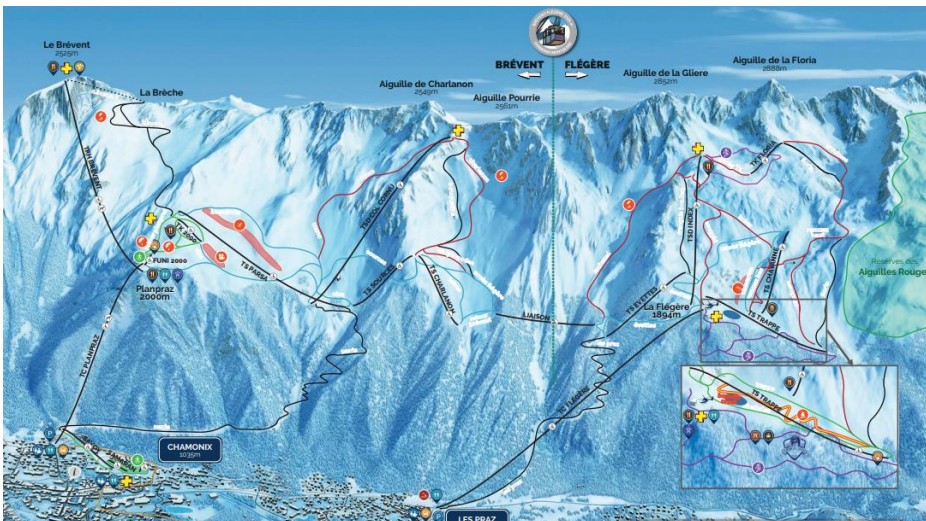

*May be subject to change from delegating authorities

USEFUL INFORMATION:

📍 Located at **LES PRAZ**
35 routes de Tines
74400 Chamonix

1 GONDOLA
1 CHAIRLIFT

- top of the area: **2396m**

BUS: Line 1, 2 and V2

- **STOP:** LES PRAZ/ FLÉGÈRE

CHILDREN ACCESS:

Flégère: from 12 months old

Index: from 24 months old

ELDERLY ACCESS: YES unless medical advice

DISABLED ACCESS (in wheelchair with accompanying person): YES

1 wheelchair per Flégère gondola

TOILETS: departure and summit of the Flégère gondola

DISABLED TOILETS: YES, Flégère & les Praz

PARKING: YES free at Flégère

LOCKERS/ CLOAKROOM: YES

PICNIC ROOM: YES at the arrival of La Flégère Gondola

ANIMALS: Allowed (dogs on leash). Forbidden in the Aiguilles Rouges Reserve, even on leash.